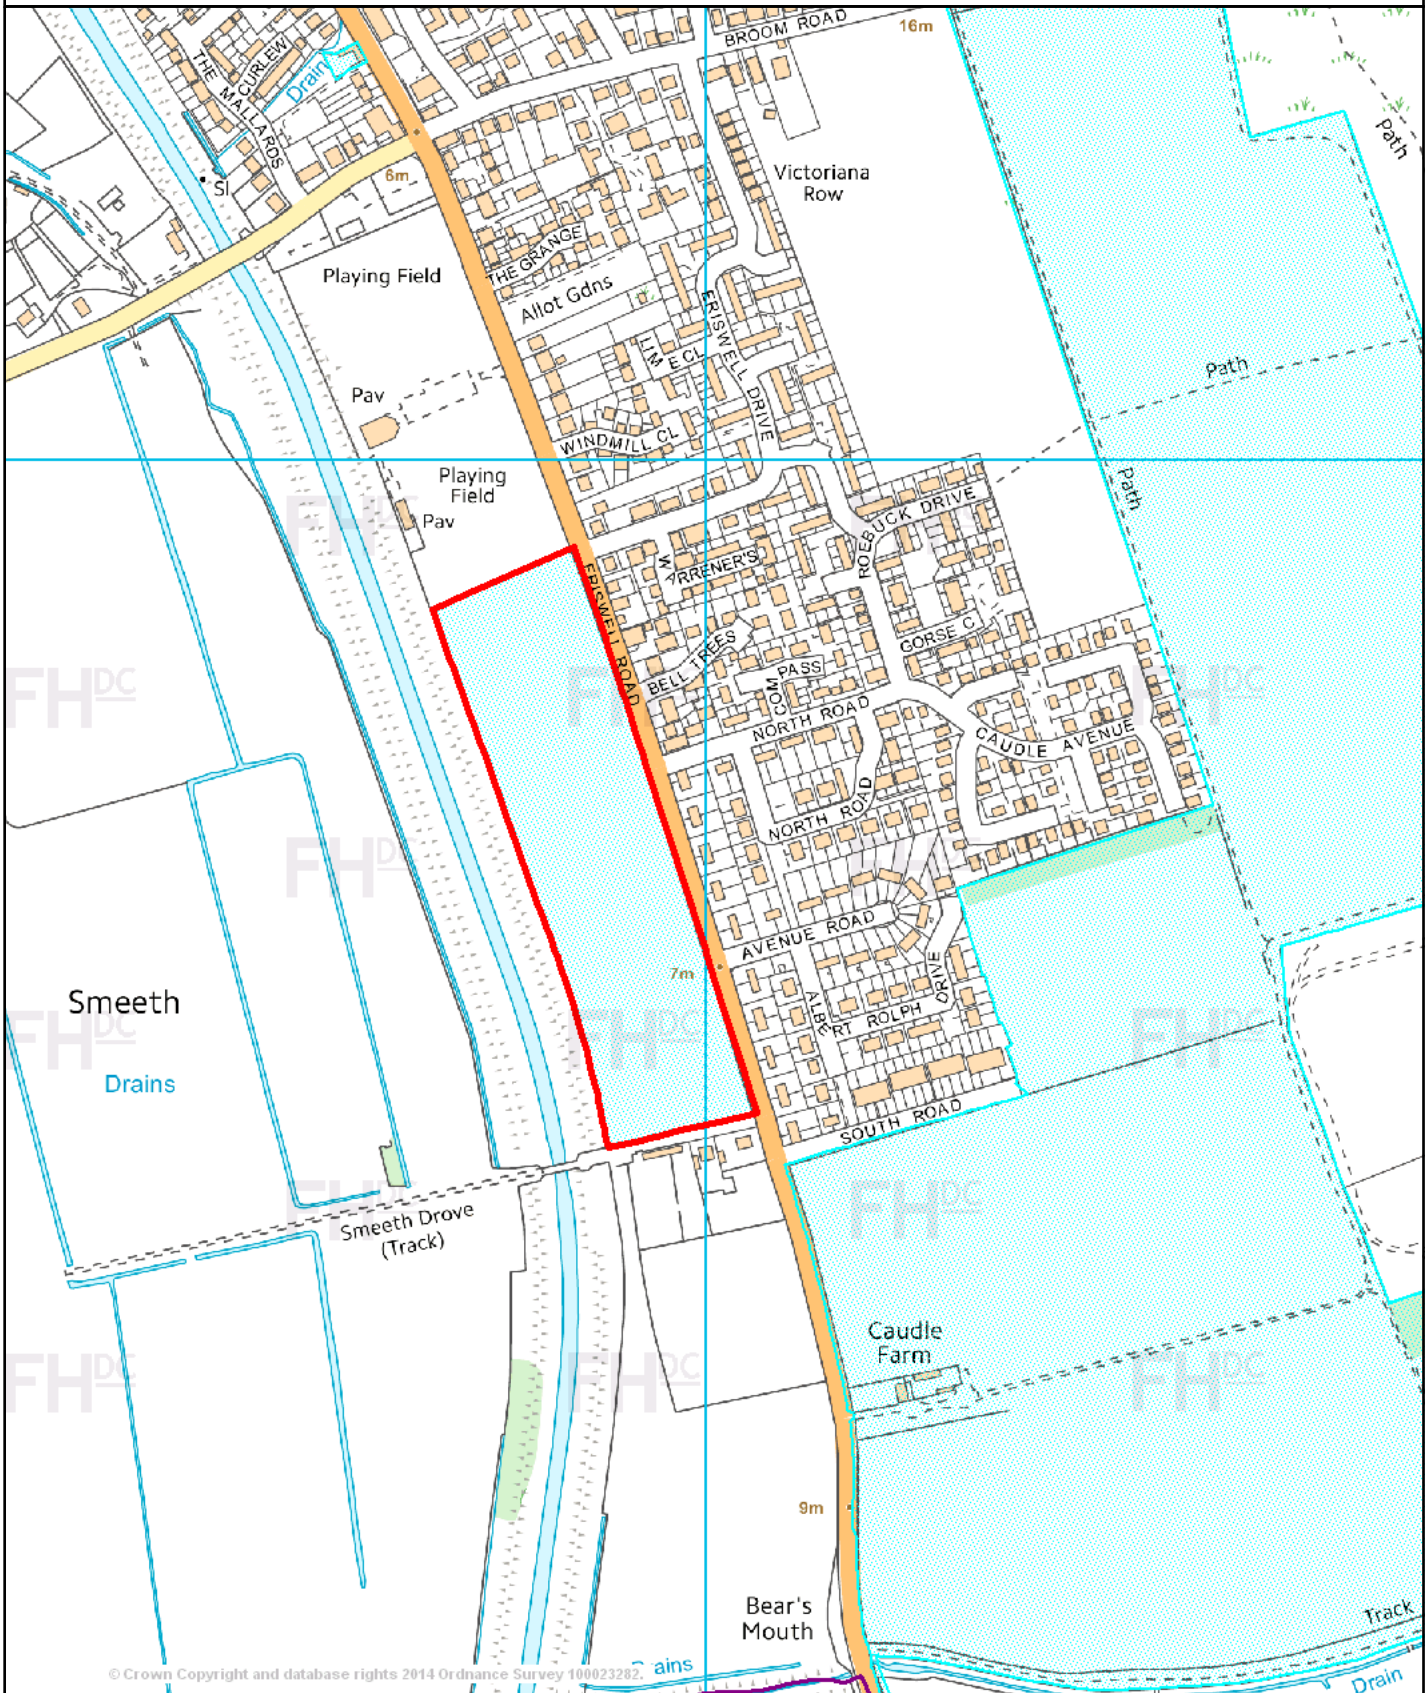

F/2013/0394/OUT - Land West of Eriswell Road Lakenheath

© Crown Copyright and database rights 2014 Ordnance Survey 100023282.

Forest Heath
District Council

Forest Heath District Council
College Heath Road
Mildenhall
Suffolk
IP28 7EY
Tel: 01638 719000. www.forest-heath.gov.uk

© Crown Copyright and database rights
2014 Ordnance Survey 100023282.

Scale 1/6000

Date 21/8/2014

Centre = 572007 E 281688 N